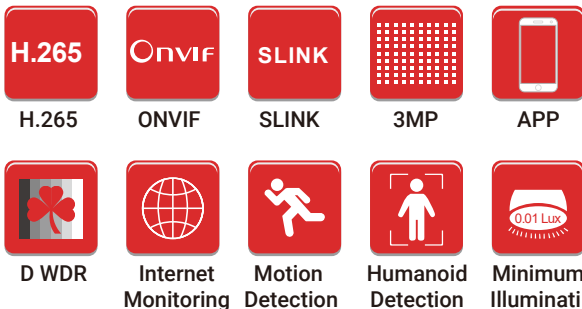

Color Vision IP Camera

H.265 (3MP)

FUNCTION FEATURES

- Built-in humanoid and motion detection algorithm.
- Detection frame 20fps, detect <5 people at the same time
- Support low bit rate and low latency.
- H.265 compression format, save bandwidth and storage space.
- IP67 Rating.
- Support ICR auto switch, realize D&N surveillance.
- Support 3D DNR and D WDR.
- Support auto-electronic shutter to suit different surveillance environment.
- Support HTTPS transmission with password.
- Support ONVIF, SLINK, email, NTP service.
- Change the password when the initial device is started
- to ensure the password security.
- Support mobile remote surveillance(Android, iOS)