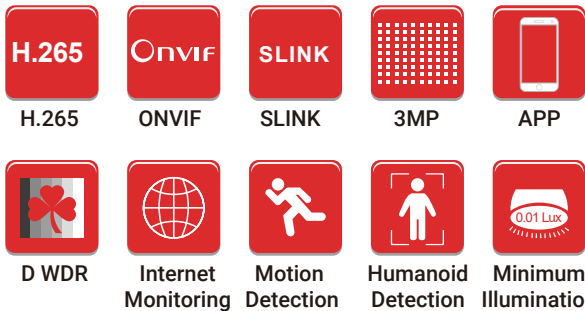

IP Camera

H.265 (3MP)

FUNCTION FEATURES

- Built-in humanoid and motion detection algorithm.
- Detection frame 20fps, detect <5 people at the same time.
- Support low bit rate and low latency.
- H.265 compression format, save bandwidth and storage space.
- IP67 Rating.
- Support Smart IR to avoid Infrared over-exposure at night.
- Support ICR auto switch, realize D&N surveillance.
- Support 3D DNR and D WDR.
- Support HTTPS transmission with password.
- Support ONVIF, SLINK, Email, NTP service.
Change the password when the initial device is started to ensure the password security.
- Support mobile remote surveillance(Android, iOS).