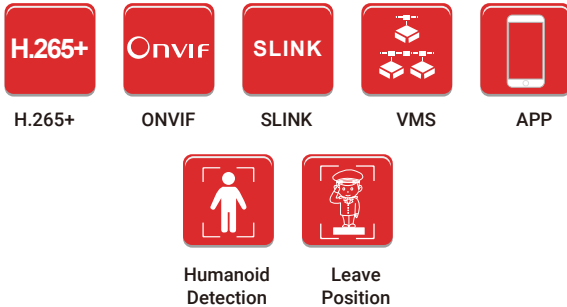

Smart NVR

H.265 (9CH 5MP NVR)

FUNCTION FEATURES

- Support 9CH IP camera input.
- Support H.265 dual stream decoding, embedded Linux operating system.
- Support synchronous recording, remote monitoring, backup; up to 9CH 1080P video synchronous playback and multi-channel backwards playback, capture playback.
- Standard ONVIF, SLINK, RTSP protocol.
- Support WEB, mobile phone monitoring, VMS monitoring.
- Support our Smart IPC: Humanoid Detection, Retrograde Detection, Leave Position Detection.
- Support IPC centralized management, including IPC parameter configuration, information export and import, real-time information acquisition and upgrade, etc.
- Support channel grouping, preview tour.
- Supports disk grouping quotas and disk group storage modes.
- Support network HDD (IP SAN, NAS), double password authentication.
- Support network monitoring: network traffic, network delay packet loss test, network packet capture backup.
- Support multiple language.