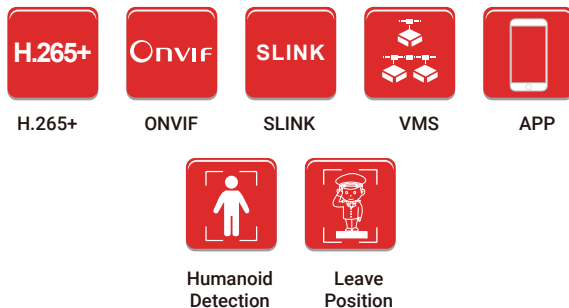

Smart IVR

H.265+ (32CH 4K IVR)

FUNCTION FEATURES

- Support 32 CH 4K IP camera input.
- Support H.264/H.265/H.265+ dual stream decoding, embedded Linux operating system.
- Support synchronous recording, remote monitoring, backup; up to 16CH 1080P video synchronous playback and multi-channel backwards playback.
- Standard ONVIF, SLINK, RTSP protocol.
- Support DDNS, EMAIL, UPNP, NTP, P2P and other functions.
- Support WEB, mobile phone monitoring, Client, VMS monitoring.
- Support Smart IPC: Humanoid Detection, Retrograde Detection, Leave Position Detection Alarm.
- Support IPC centralized management, including IPC parameter configuration, information export and import, real-time information acquisition and upgrade, etc.
- Support channel grouping, preview tour.
- Supports disk grouping quotas and disk group storage modes.
- Support network HDD (IPSAN, NAS), double password authentication.
- Support network monitoring: network traffic, network delay packet loss test, network packet capture backup.
- Support multiple language, micro intelligence, capture playback.