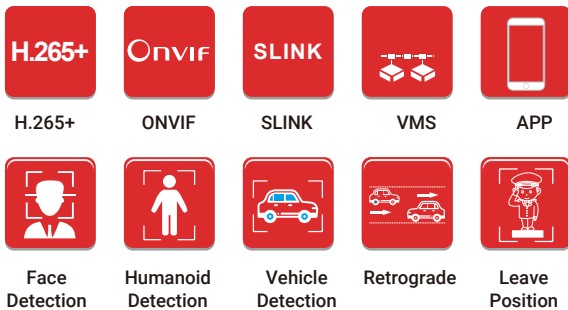

# Smart NVR

## FUNCTION FEATURES

- Support 128CH 4K IP Camera Input.
- Support IPC centralized management, including IPC parameter configuration, information export and import, real-time information acquisition and upgrade, etc.
- Support our Smart IPC: Humanoid Detection, Retrograde Detection, Leave Position Detection.
- Support synchronous recording, remote monitoring, backup.
- Support preview image and playback image 12 times electronic magnification.
- Standard ONVIF, SLINK, RTSP protocol.
- Support DDNS, EMAIL, UPNP, P2P and other functions.
- Support WEB, mobile phone monitoring, VMS monitoring.
- Supports disk grouping quotas and disk group storage modes.
- Support channel grouping, preview tour.
- Supports maximum 4CH sub-stream recording synchronous playback and multi-channel synchronous playback, capture playback.
- Support double password authentication.
- Support network monitoring: network traffic, network delay packet loss test, network packet capture backup.
- Support current bandwidth, stream information.
- Support multiple language, micro-intelligence, capture playback.